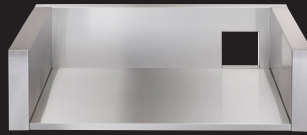

Island Accessories

1.

2.

3.

4.

5.

6.

7.

8.

9.

10.

11.

12.

1. Pantry Door and Drawer Combo
Large pantry doors and reversible drawers with enclosure. Available in 42" and 56" widths.
Items VPDC42 and VPDC56

2. Door and Drawer Combo
Pinned hinge access door and reversible drawers allow left or right hinge installation.
Item VDCC

3. Two Drawer System
Drawers close flush to stainless steel trim.
Item V2DR

4. Plating and Garnish Center
Enjoy presenting like a pro with this 30" plating and garnish center. Features a cutting board and four removable food pans.
Item VPS30P

5. Ice Chest and Bartender
System Ice Chest with removable speed rail allows you to have cold beverages on hand, and provide drink garnishes for your guests.
Item VCITC

6. Insulated Jacket
Available in 30", 36", 42" and 56".
Items VIJ30/36/42/56

7. Paper Towel Holder
Keeps paper towels nearby for easy access.
Item VTH

8. Prep and Waste Chute
PVC cutting board slides to reveal chute for trash and trimmings.
Item VPWC

9. Trash and Recycle Center
Pull out bins for both waste and recycling.
Item VTRC

10. Access Door & Enclosure
Oneside available in 17", 30", and 36". Double available in 42".
Items VAD17/30/36/42

11. Two Drawer + Utensil Storage
Store utensils in the top drawer and plates/bowls/cups below.
Items VU2DR

12. Sealed Pantry
Allows the comfort of storing small and large items in one convenient organized and enclosed space.
Items VDSP30/36/42

Vinyl Grill Cover
Featuring the Vintage logo, available sizes fit our 30", 36", 42" and 56" grills and carts.
Items VGV30/36/42/56C

(30" Cart Model Shown)

13.

Not pictured: 24" Accessory Drawer System VDR24